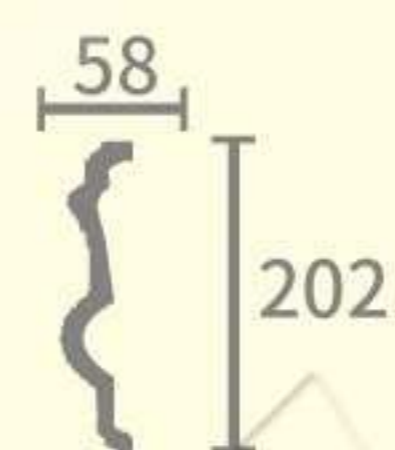

DP-1840

φ:767mm
中空:70mm

DP-1841

W:1000mm
H:330mm
T:75mm

DP-1842

W:500mm
H:500mm
T:75mm

DP-1843

φ:650mm

DP-1844

φ:750mm

DP-1845

W:630mm
H:320mm
T:45mm

DP-1846

W:775mm
H:1125mm
T:30mm

DP-1847

φ:735mm

DP-1848

φ:878mm

YH-1901

INφ:935mm OUTφ:1485mm

YH-1902

INφ:1900mm OUTφ:2305mm

YH-1903

INφ:2000mm OUTφ:2600mm

YH-1904

INφ:2870mm OUTφ:3270mm