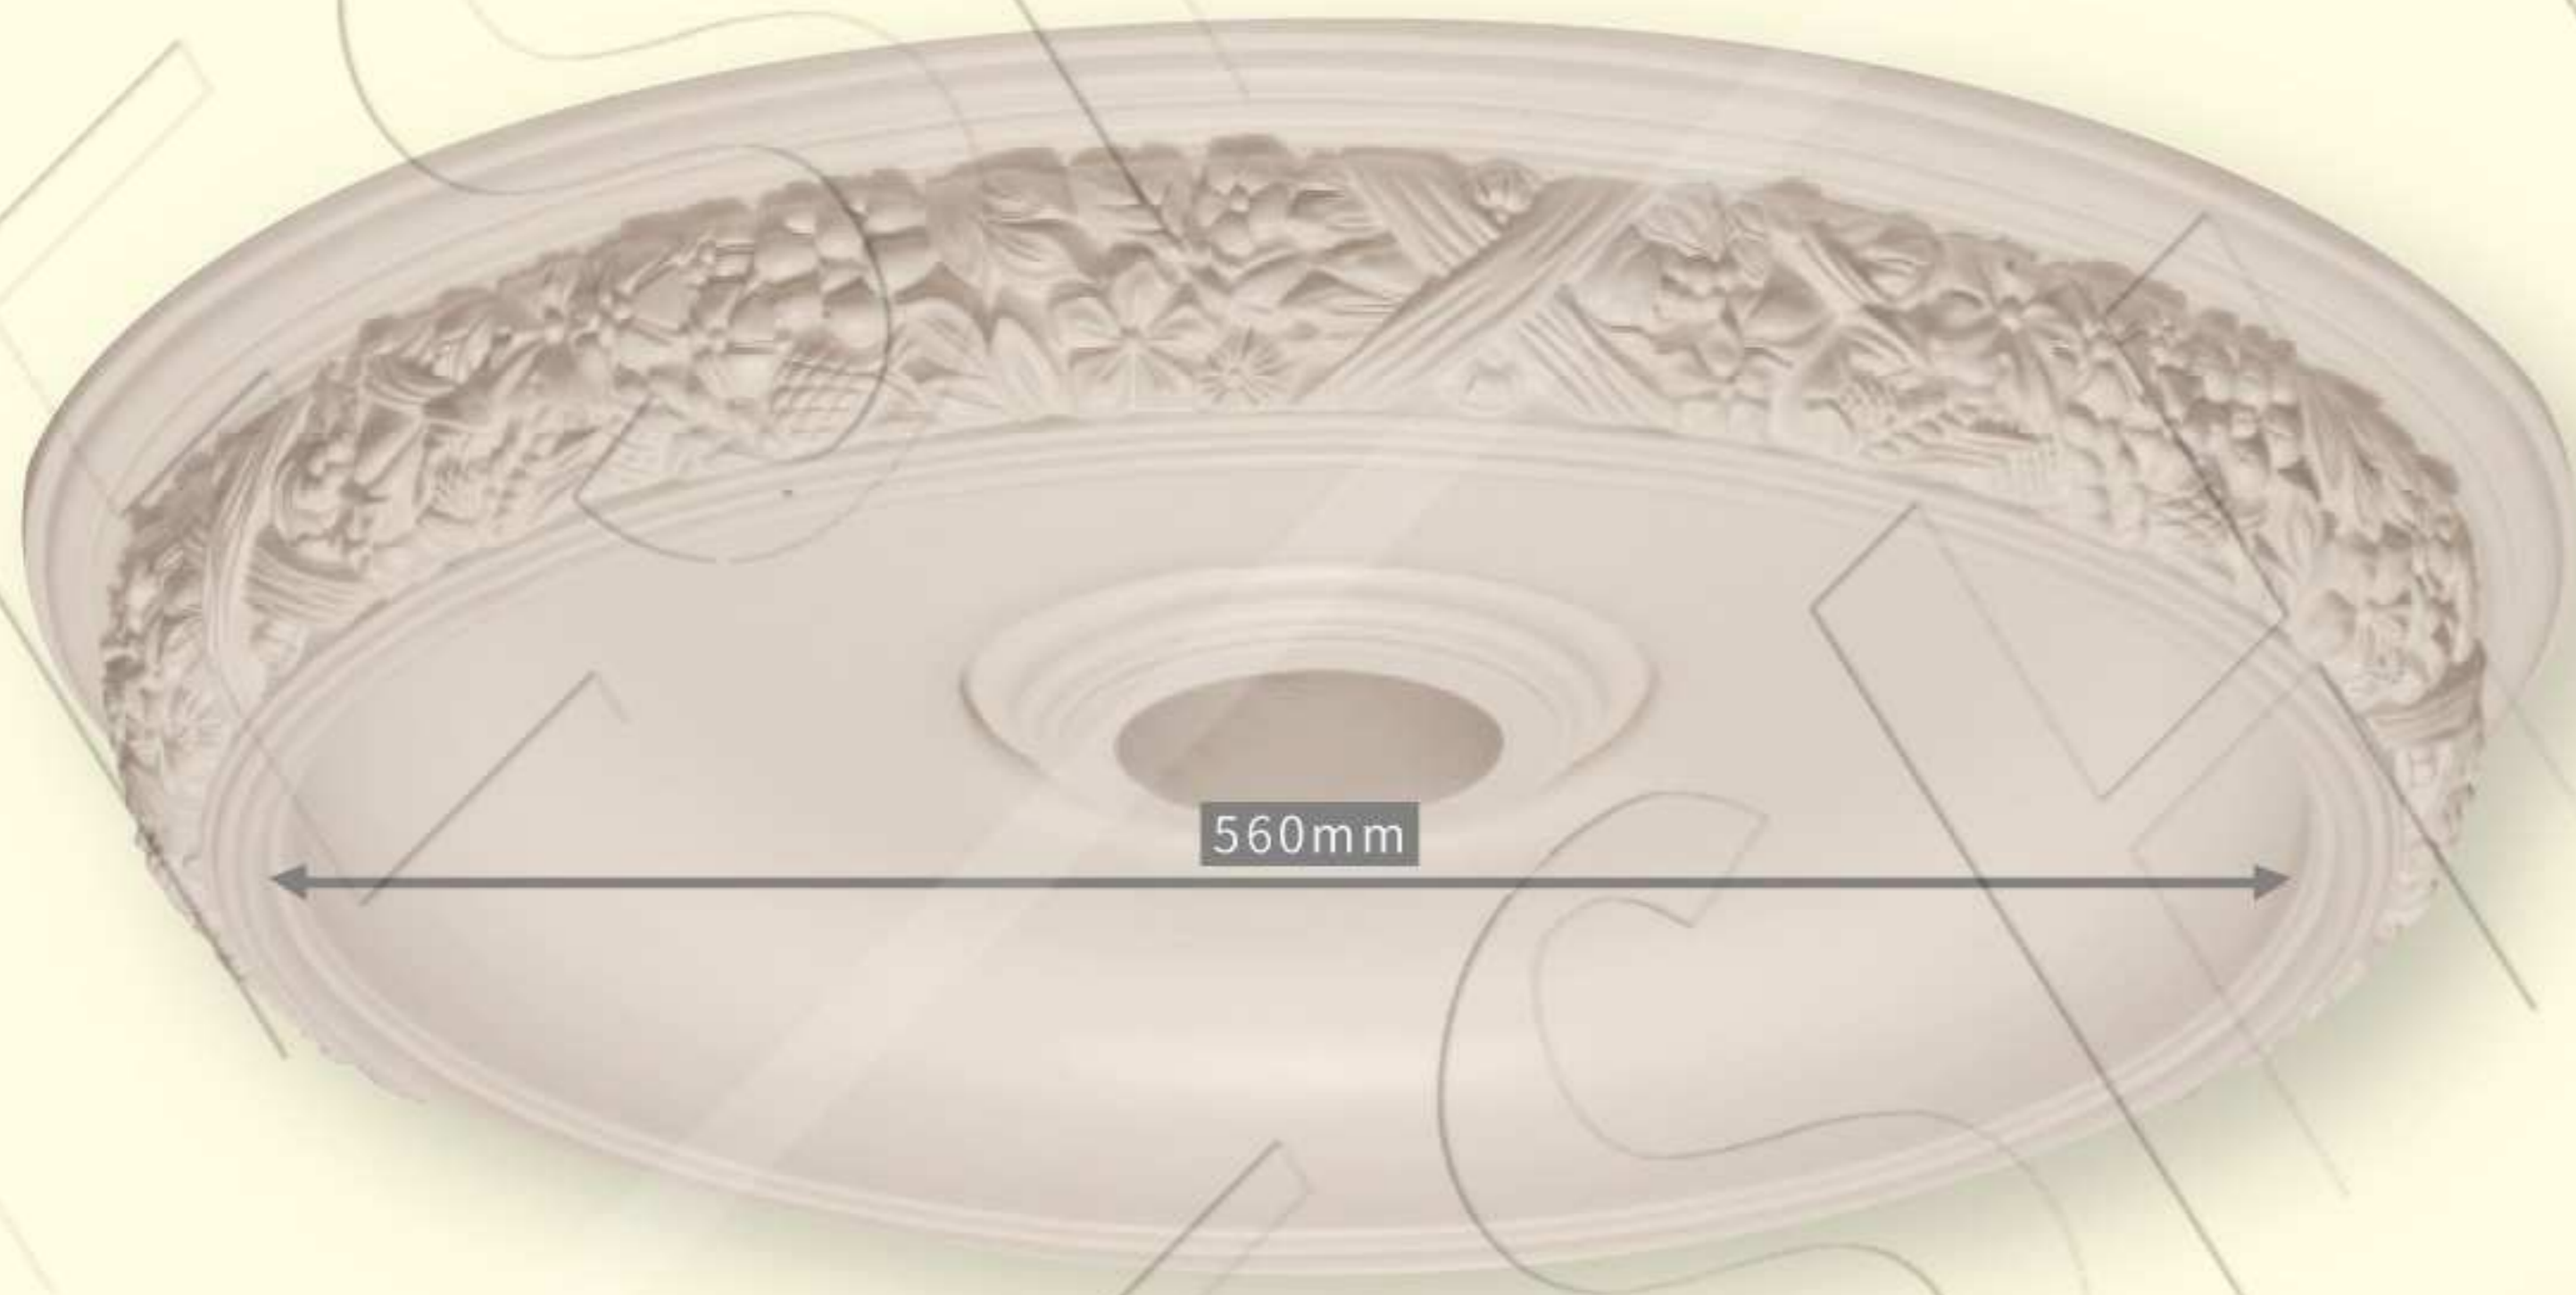

DP-1840

φ:767mm
中空:70mm

DP-1841

W:1000mm
H:330mm
T:75mm

DP-1842

W:500mm
H:500mm
T:75mm

DP-1843

φ:650mm

DP-1844

φ:750mm

DP-1845

W:630mm
H:320mm
T:45mm

DP-1846

W:775mm
H:1125mm
T:30mm

DP-1847

φ:735mm

DP-1848

φ:878mm

YH-1901

INφ:935mm OUTφ:1485mm

YH-1902

INφ:1900mm OUTφ:2305mm

YH-1903

INφ:2000mm OUTφ:2600mm

YH-1904

INφ:2870mm OUTφ:3270mm