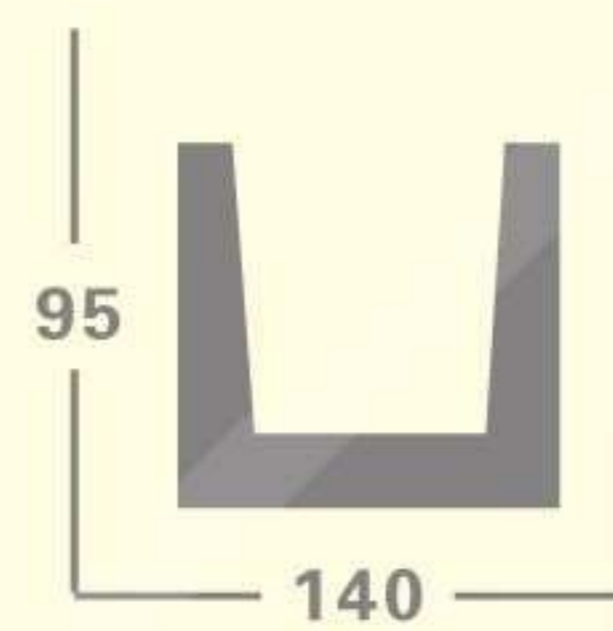

L:3505mm

FM-9106